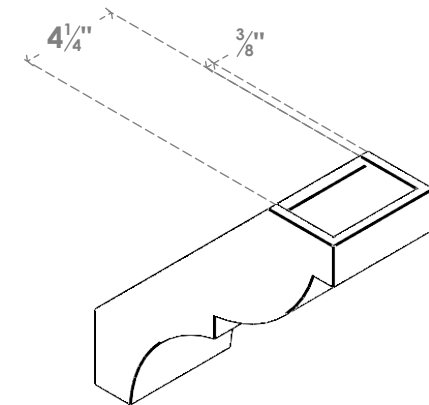

ITEM NUMBER: BRCPC050X12000X12000VAL

5"W X 12"D X 12"H VALENCIA ARCHITECTURAL GRADE PVC CLOSED BRACE

SIDE PROFILE

FRONT PROFILE

ISOMETRIC

EKENA MILLWORK
2300 WEST MAIN ST.
CLARKSVILLE, TX 75426
TOLL FREE: 866-607-0453
WWW.EKENAMILLWORK.COM