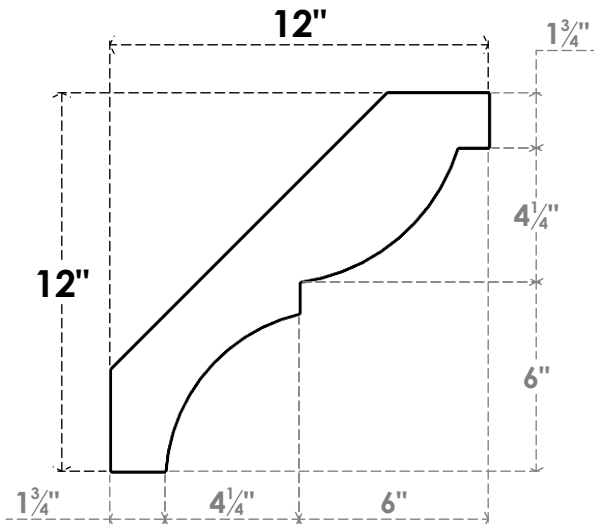

ITEM NUMBER: BRCPC050X12000X12000VAL

5"W X 12"D X 12"H VALENCIA ARCHITECTURAL GRADE PVC CLOSED BRACE

SIDE PROFILE

FRONT PROFILE

ISOMETRIC

EKENA MILLWORK
2300 WEST MAIN ST.
CLARKSVILLE, TX 75426
TOLL FREE: 866-607-0453
WWW.EKENAMILLWORK.COM