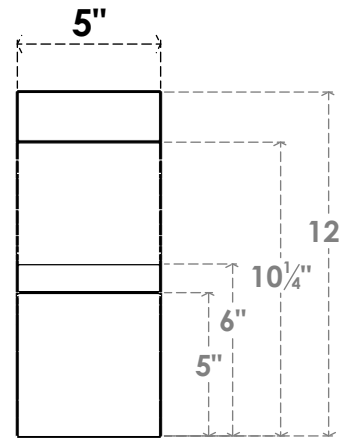

ITEM NUMBER: BRCPC050X12000X12000VAL

5"W X 12"D X 12"H VALENCIA ARCHITECTURAL GRADE PVC CLOSED BRACE

SIDE PROFILE

FRONT PROFILE

ISOMETRIC

EKENA MILLWORK
2300 WEST MAIN ST.
CLARKSVILLE, TX 75426
TOLL FREE: 866-607-0453
WWW.EKENAMILLWORK.COM